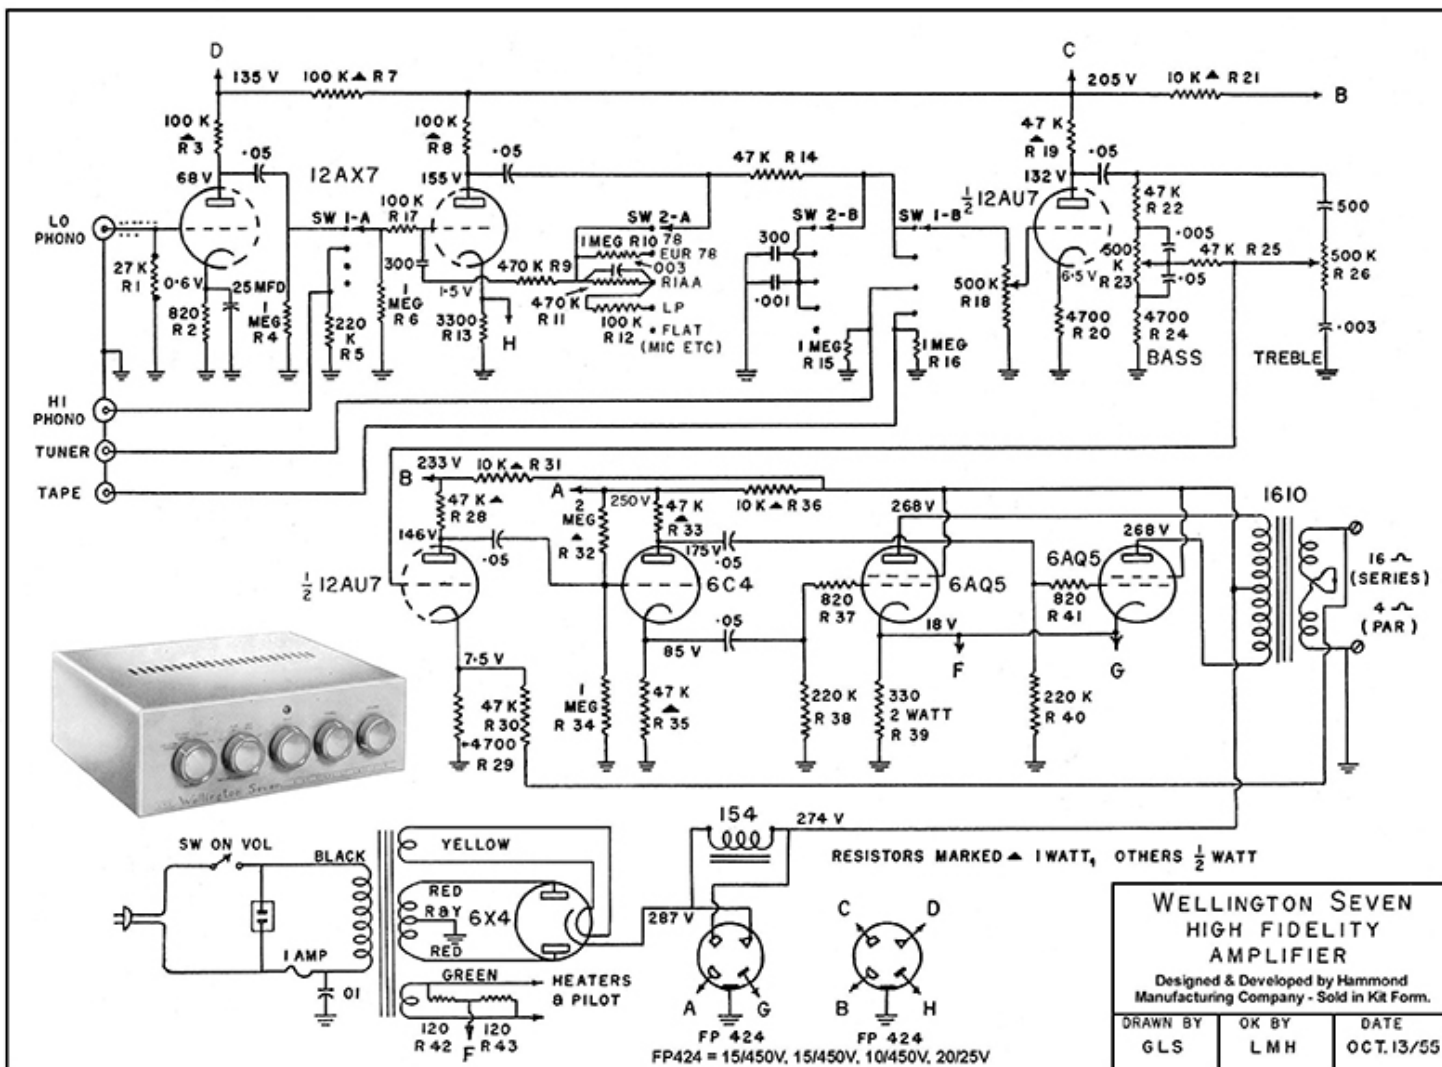

Wellington Seven Hi-Fi Amp WELLINGTON-7 Series

(Circa 1950's - No Longer In Production)

The Wellington Seven Hi-Fi Amp was a 10 watt mono amp developed by Hammond and sold in kit form back in the 1950's.

The schematic below is dated October of 1955 and can be downloaded in PDF form [here](#).

It's no longer in production, so this page serves merely as a reference and an interesting look into our company history.