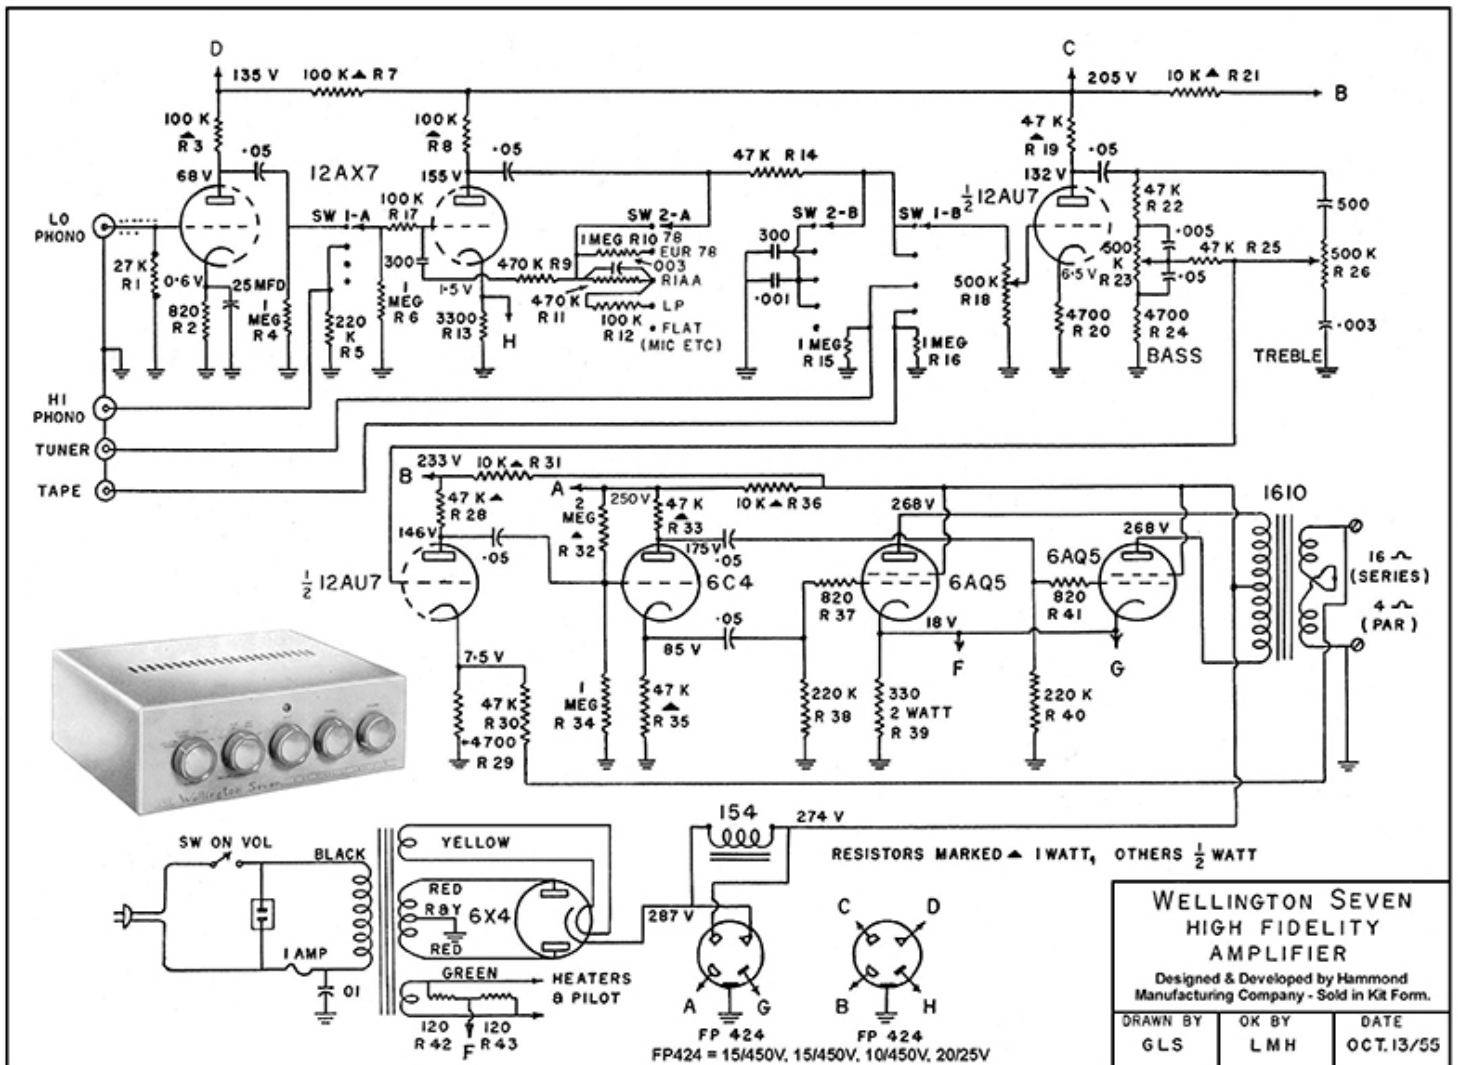

Wellington Seven Hi-Fi Amp *WELLINGTON-7 Series* (Circa 1950's - No Longer In Production)

The Wellington Seven Hi-Fi Amp was a 10 watt mono amp developed by Hammond and sold in kit form back in the 1950's.

The schematic below is dated October of 1955 and can be downloaded in **PDF form here**.

It's no longer in production, so this page serves merely as a reference and an interesting look into our company history.