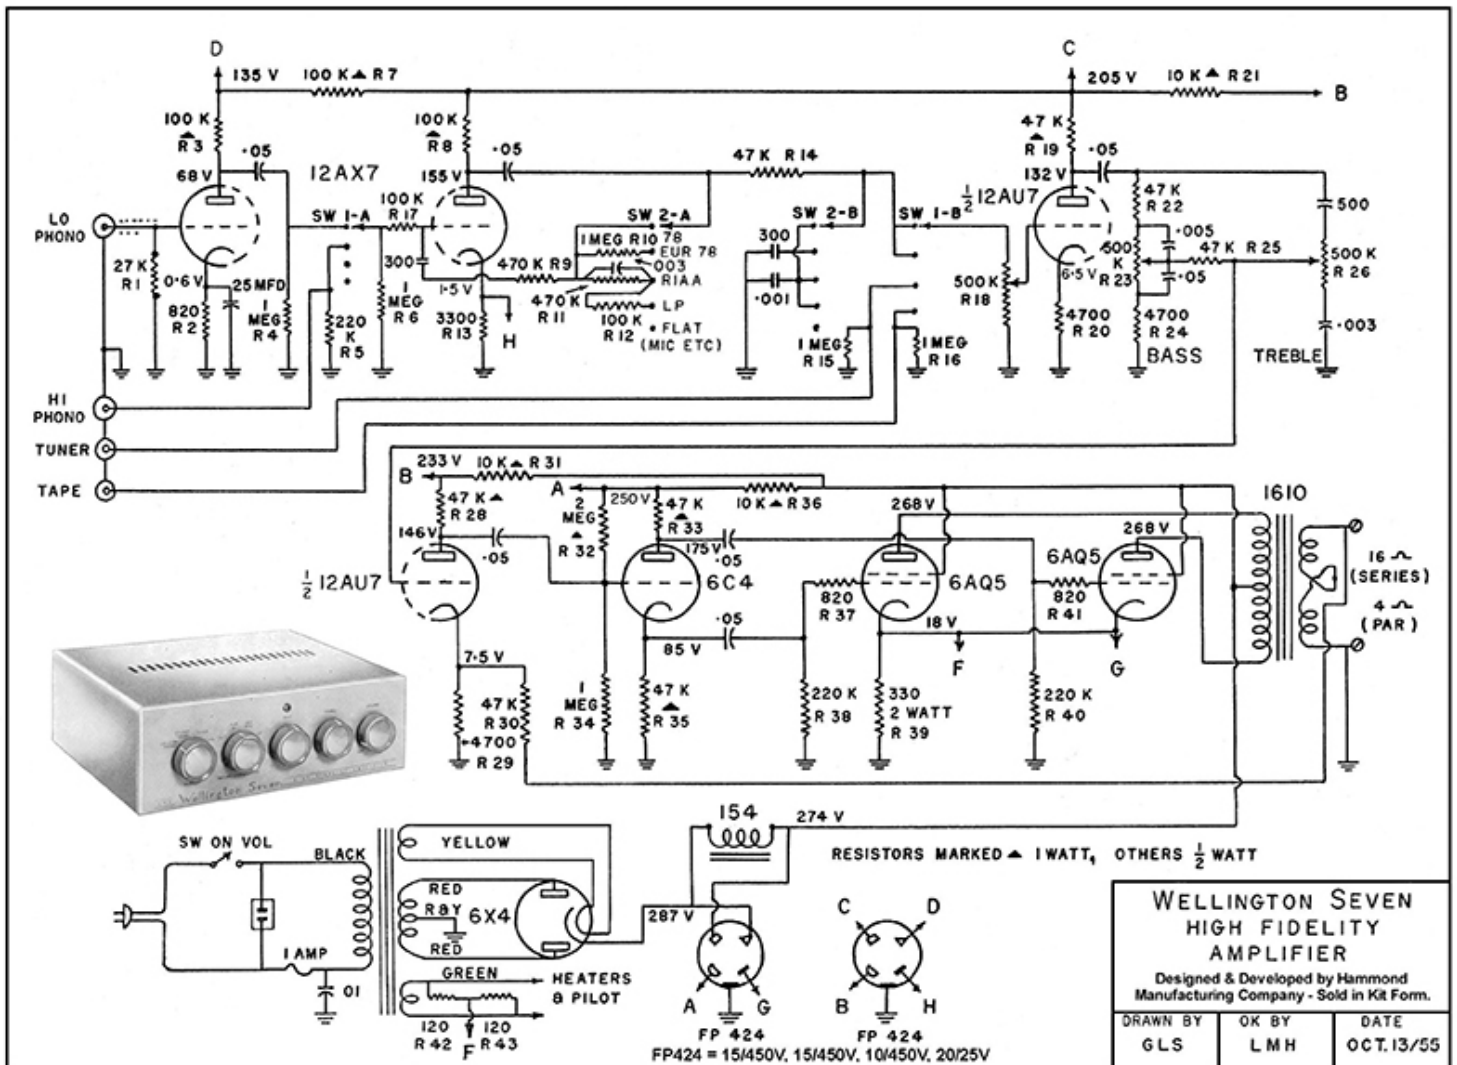

Wellington Seven Hi-Fi Amp WELLINGTON-7 Series

(Circa 1950's - No Longer In Production)

The Wellington Seven Hi-Fi Amp was a 10 watt mono amp developed by Hammond and sold in kit form back in the 1950's.

The schematic below is dated October of 1955 and can be downloaded in **PDF form here**.

It's no longer in production, so this page serves merely as a reference and an interesting look into our company history.