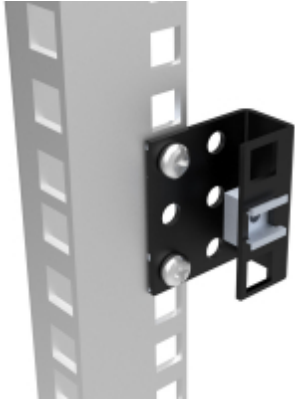

## Square Hole Mounting Rail Adaptor *CPRSA Serie*

### Features

- Constructed in 14-gauge steel
- The CPRSA is used when mounting fixed shelving to **CPR Series** rails.
- For use when mounting compatible **RFVS**, **RFUS**, **RZVS** and **RASC** shelves.
- Finished in smooth black powder paint.
- TAA compliant for GSA Schedule purchases.
- RoHS Compliant.
- Manufactured in North America.