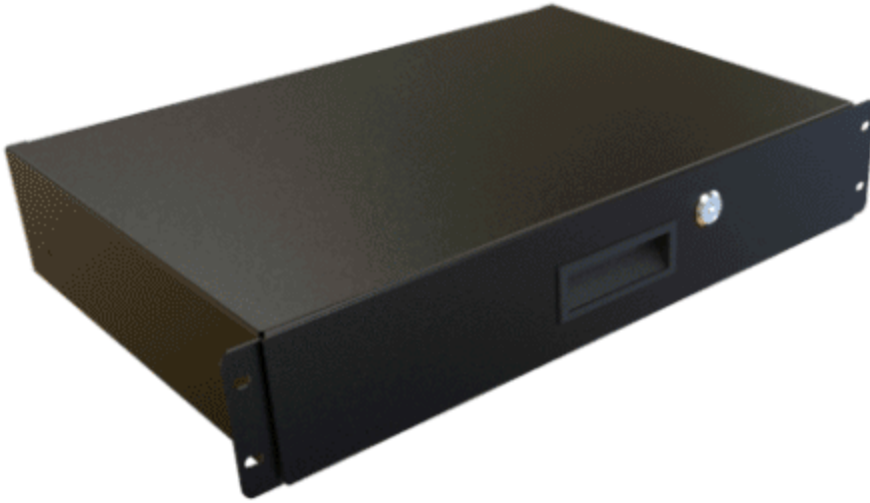

Part No.	Part No.	Overall Dimensions			Usable Dimensions		Slide	Rack	Weight			
		Height	Width	Depth	Height	Depth				Travel	Units	Capacity
RAL9005 Black	RAL 7035 Light Gray											
RDRW190031 2BK1	RDRW190031 2LG1	3.50	17.36	12.25	2.89	11.32	12.00	2U	145 lbs (65.8 kg)			
RDRW190051 2BK1	RDRW190051 2LG1	5.25	17.36	12.25	4.64	11.33	12.00	3U	145 lbs (65.8 kg)			
RDRW190071 2BK1	RDRW190071 2LG1	7.00	17.36	12.25	6.39	11.33	12.00	4U	145 lbs (65.8 kg)			
-	RDRW190081 2LG1	8.75	17.36	12.25	8.14	11.33	12.00	5U	145 lbs (65.8 kg)			
RDRW190031 6BK1	RDRW190031 6LG1	3.50	17.36	16.25	2.89	15.33	16.00	2U	129 lbs (58.5 kg)			
RDRW190051 6BK1	RDRW190051 6LG1	5.25	17.36	16.25	4.64	15.33	16.00	3U	129 lbs (58.5 kg)			
RDRW190071 6BK1	RDRW190071 6LG1	7.00	17.36	16.25	6.39	15.33	16.00	4U	129 lbs (58.5 kg)			
RDRW190081 6BK1	RDRW190081 6LG1	8.75	17.36	16.25	8.14	15.33	16.00	5U	129 lbs (58.5 kg)			
-	RDRW190121 6LG1	12.25	17.36	16.25	11.64	15.33	16.00	7U	129 lbs (58.5 kg)			
RDRW190032 2BK1	RDRW190032 2LG1	3.50	17.36	22.25	2.89	21.33	22.00	2U	107 lbs (48.5 kg)			
RDRW190052 2BK1	RDRW190052 2LG1	5.25	17.36	22.25	4.64	21.33	22.00	3U	107 lbs (48.5 kg)			
RDRW190072 2BK1	RDRW190072 2LG1	7.00	17.36	22.25	6.39	21.33	22.00	4U	107 lbs (48.5 kg)			
RDRW190082 2BK1	RDRW190082 2LG1	8.75	17.36	22.25	8.14	21.33	22.00	5U	107 lbs (48.5 kg)			
RDRW190122 2BK1	RDRW190122 2LG1	12.25	17.36	22.25	11.64	21.33	22.00	7U	107 lbs (48.5 kg)			

Qty Included	Description	Replacement Part No.
1	Drawer