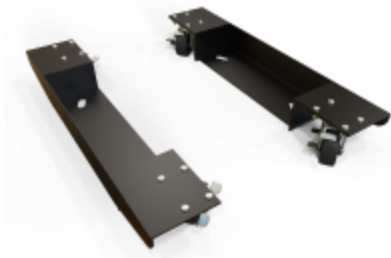

2-Post Rack Low Profile Dolly *RRLPDOL Serie*

1,080 lbs (490 kg) Weight Capacity

Features

- Low profile dolly - works with any width relay rack
- Heavy duty weight capacity (Set of four (4) casters - one pair per side)
- Features ball bearing swivel and hard composition wheels
- All four (4) casters are lockable
- Includes all mounting hardware for casters & rack

Compatibility

- DNRRHDW
- RB-2P
- RB-2PS
- RB-2PA

Part No.	Overall Dimensions		Overall Height	Wheel	Dolly	Brakes	Physical
	Height	Depth	Added to Cabinet	Diameter	Weight Capacity	Included	Dolly Weight
RRLPDOL	4.13	27.50	1.25	3.00	1080	Yes	32 lb (14.5 kg)