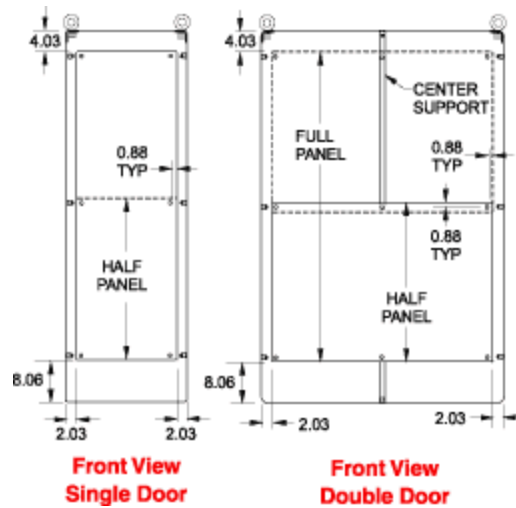

## Inner Panels

### 1418FS and HN4FS Series Enclosures

- Formed from 10 gauge or 12 gauge steel.
- All double door width panels are 10 gauge steel.
- Width panels are available in full or half height.
- Depth panels are available in full height only.
- Depth and width panels are provided with all mounting hardware and center support where required.
- Half panel can be mounted in the top or bottom half of the enclosure.
- Finished in white.

### Single Door Width Panels

Steel Part No.	Galv. Steel Part No.	Description	Enclosure	Panel Size
60TWFW	60TWFWG	Full Panel	60 x 24	48.00 x 20
60TWHW	60TWHWG	Half Panel		24.87 x 20
72WFW	72WFWG	Full Panel	72 x 24	60.00 x 20
72WHW	72WHWG	Half Panel		30.87 x 20
90YFW	90YFWG	Full Panel	90 x 24	78.00 x 20
90YHW	90YHWG	Half Panel		39.87 x 20
72XFW	72XFWG	Full Panel	72 x 30	60.00 x 26
72XHW	72XHWG	Half Panel		30.87 x 26
60TYFW	60TYFWG	Full Panel	60 x 36	48.00 x 32
60TYHW	60TYHWG	Half Panel		24.87 x 32
72YFW	72YFWG	Full Panel	72 x 36	60.00 x 32
72YHW	72YHWG	Half Panel		30.87 x 32
90YFW	90YFWG	Full Panel	90 x 36	78.00 x 32
90YHW	90YHWG	Half Panel		39.87 x 32

### Double Door Width Panels

Steel Part No.	Galv. Steel Part No.	Description	Enclosure	Panel Size
60AWFW	60AWFWG	Full Panel	60 x 48	48.00 x 44
60AWHW	60AWHWG	Half Panel		24.88 x 44
72ZFW	72ZFWG	Full Panel	72 x 48	60.00 x 44
72ZHW	72ZHWG	Half Panel		30.88 x 44
72XFW	72XFWG	Full Panel	72 x 60	60.00 x 56
72XHW	72XHWG	Half Panel		30.88 x 56
72YFW	72YFWG	Full Panel	72 x 72	60.00 x 68
72YHW	72YHWG	Half Panel		30.88 x 68
90BFW	90BFWG	Full Panel	90 x 48	78.00 x 44
90BHW	90BHWG	Half Panel		39.88 x 44
90BYFW	90BYFWG	Full Panel	90 x 72	78.00 x 68
90BYHW	90BYHWG	Half Panel		39.88 x 68