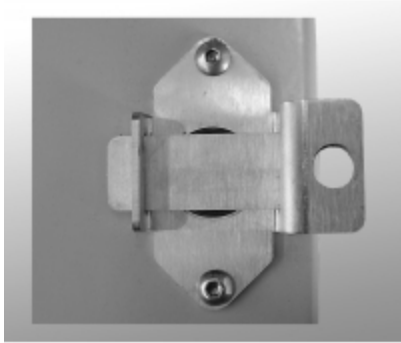

Padlock Adaptor

EJ Series

Features

- For use with Eclipse Junior (EJ) Series enclosures.
- Padlock adaptor fits directly over the slotted quarter turn preventing access.
- 2mm thick 14 gauge stainless steel.
- Stainless steel mounting hardware provided.
- Once installed, the bolts cannot be removed without the door open.
- Easy installed in the field.
- Padlock not included.
- Maintains UL/CSA Type 4, 4X rating.

Part No. **EJPA**

Tags: **adapter, padlock, hardware, accessories, Eclipse** *Datos sujetos a cambios sin previo aviso.*

Junior