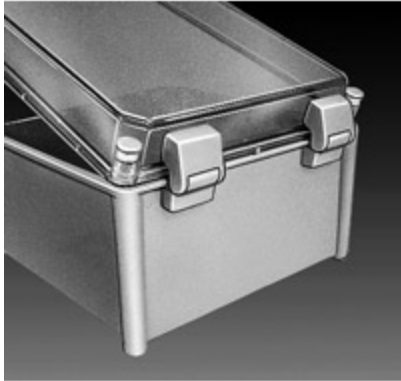

- Fit all PB series enclosures sizes.
- External hinges have a 180° opening.
- Polyamide and fiberglass construction.
- Maintains IP rating when installed.
- Packaged in quantities of two.
- Easily installed in the field.