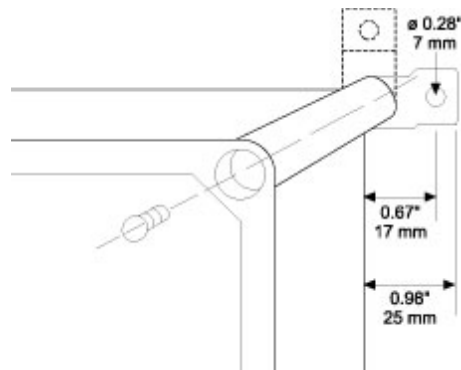

- Constructed of stainless steel.
- Fits all sizes of PB series enclosures.
- Packaged in quantities of four.
- Can be mounted horizontally or vertically.
- Easily installed in the field.

Part No. **PBMF**