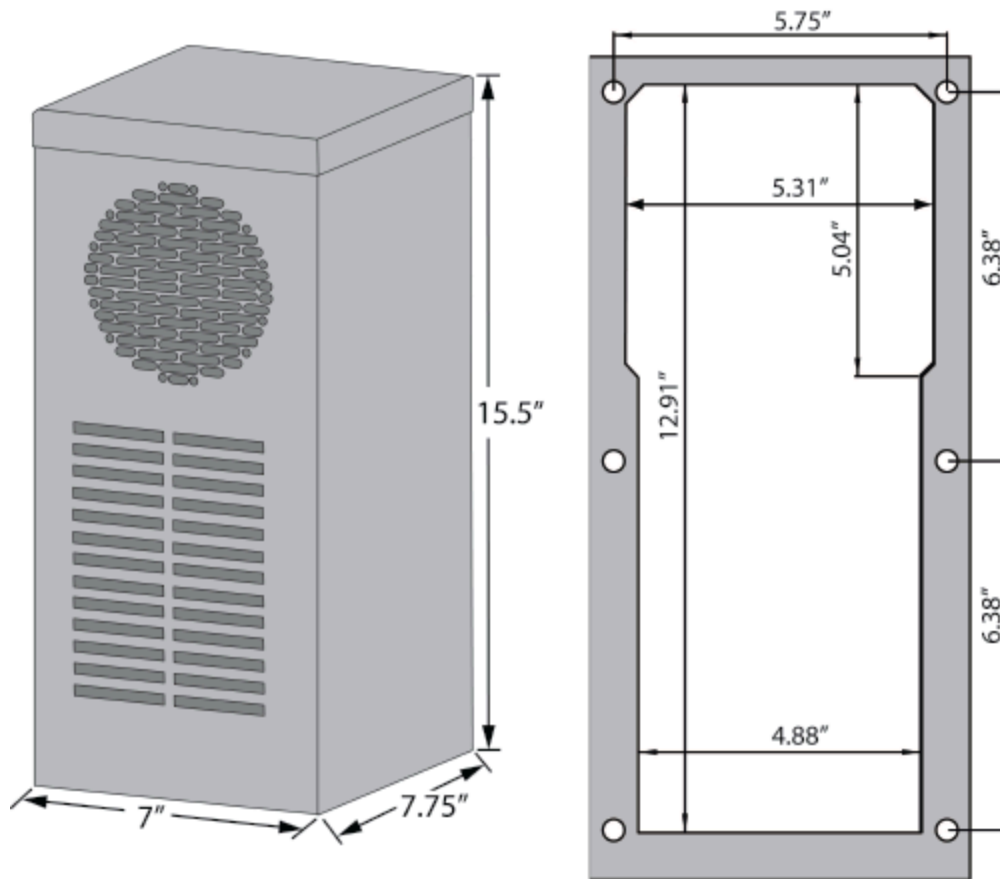

900-1200 BTU/H Outdoor Air Conditioner *DTS Series*

Type 3R, 4, Side Mounting

Description

- Designed for side mounting on any enclosure surface where high capacity system cooling is required.
- Closed loop cooling ensures clean enclosure air is recirculated without ever mixing with contaminated ambient air.
- Optimum air circulation with maximum clearance distance between warm inlet and cold outlet for reduced hot spot locations.
- Air conditioners are shipped separately and installed on site.

Standards

- UL, cUL, CE
- Complies with
 - IP56
 - NEMA 3R, 4

Features

- R134a refrigerant.
- Thermostat control accessible from inside enclosure.
- Expansion valve prevents evaporator freeze up while minimizing heavy inrush currents on large BTU/H units.
- Direct condensate discharge via 1/4" NPT threaded port.
- Continuous air circulation from high capacity fans.
- EMI/RFI suppression meets CE.
- Provision for door contact allowing power down when enclosure door is opened.
- Gasket, mounting kit and template for enclosure cutout and drilling are included.
- Washable aluminum mesh filter.

Accesorios

- Remote Door Switches
- Gasket Kits
- Filter Kits
- Water Condensate Evaporator

Part No.	Overall Dimensions		
	H	W	D
DTS3031A115N3 LG	15.50	7.00	7.75
DTS3031A230N3 LG	15.50	7.00	7.75

* For ANSI 61 Gray replace LG with GY

Refrigeration Data	
Cooling Capacity BTU (Watts) +95/95 F +35/+35 C	1194 BTU/h (350 Watts)
Type of Refrigerant	R134a
Refrigeration Charge	145 g
Adjustable Control Range	+50F..104F / +10C..+40C Factory setting +95F/+35C
Max Ambient Air Temp	+114F (+45C)
Min Ambient Air Temp	+46F (+8C)
Air Capacity (unrestricted)	Internal 37 CFM External 99 CFM
Condensation Discharge	Condensate Drain
Filter Mat	Aluminum Mesh
Db noise level	<64 db
Unit Weight	30 lbs (13.6kg)
Exterior Case	Galvanized sheet metal
Finish LG	RAL7035 light Gray
Finish GY	ANSI 61 Gray
Nema Rating	enclosures IP56 / NEMA 3R/4