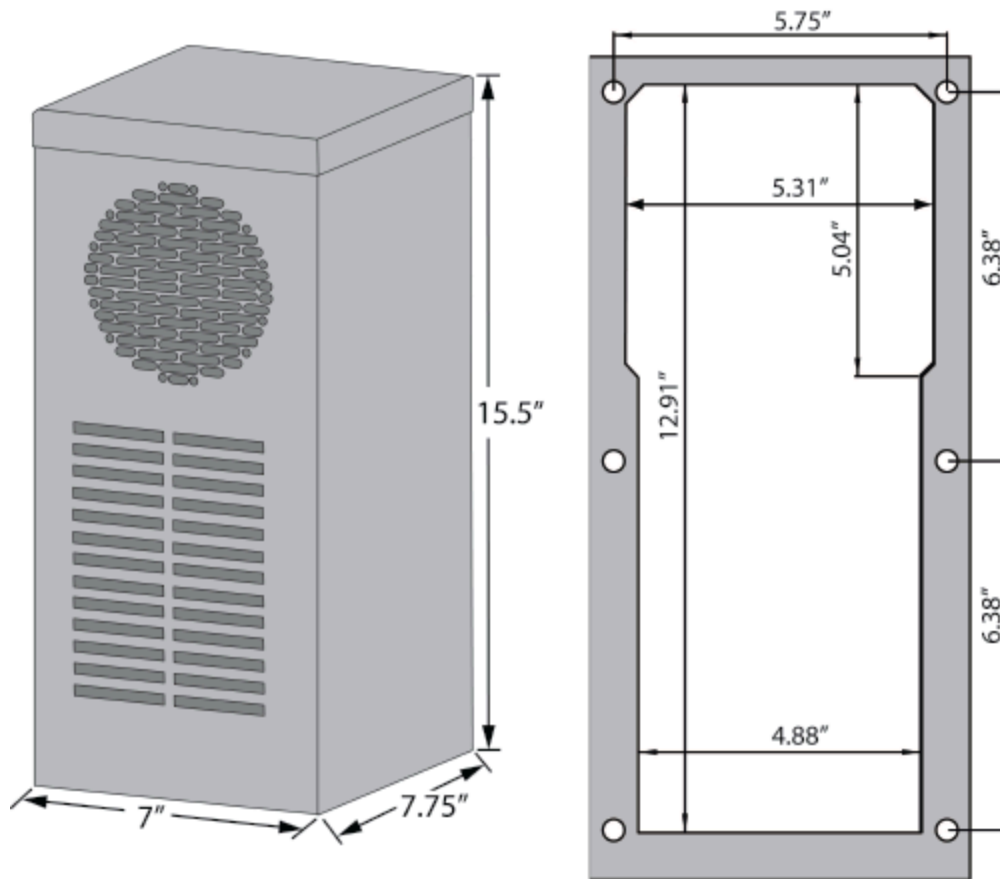

### Description

- Compact design for side mounting on any enclosure surface where spot cooling or low capacity cooling is required.
- Closed loop cooling ensures clean enclosure air is recirculated without ever mixing with contaminated ambient air.
- Ideal for outdoor or very wet conditions.

### Features

- R134a refrigerant.
- Thermostat control accessible from inside enclosure.
- Expansion valve prevents evaporator freeze up while minimizing heavy inrush currents on large BTU/H units.
- Direct condensate discharge via 1/4" NPT threaded port.
- Continuous air circulation from high capacity fans.
- EMI/RFI suppression meets CE.
- Provision for door contact allowing power down when enclosure door is opened.
- Gasket, mounting kit and template for enclosure cutout and drilling are included.
- Washable aluminum mesh filter.

### Accessories

- Remote Door Switches
- Gasket Kits
- Condensate Bottle
- Filter Kits
- Water Condensate Evaporator

Part No.	Overall Dimensions		
	H	W	D
DTS3031A115N4 SS	15.50	7.00	7.75
DTS3031A230N4 SS	15.50	7.00	7.75