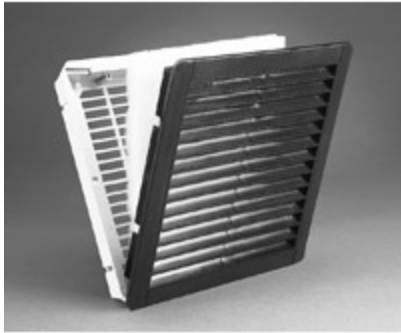

- Built to IP54 standards (except PFA1000 - IP43 standards).
- ABS-FR grills (except PF1000 Series which is polystyrene FR).
- Grills are black to complement all cabinet colors.
- Grills also available (see below)
- Integral gasket seals against enclosure.