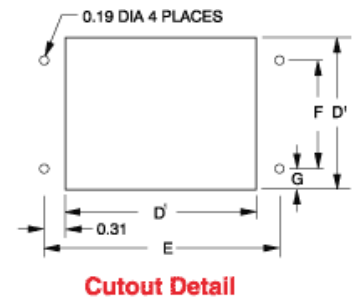

Filtered Fan Boxes

Part No.	Free Flow			Running		Fan Housing		
	Air Delivery (CFM)	Volts	RPM Nominal	Amps	Watts	H	W	D
XF4115	105	115	3000	0.18	15	5.63	5.63	2.38
XF4230	105	230	3000	0.09	15	5.63	5.63	2.38
XF6115	220	115	3300	0.29	33	7.13	7.13	3.00
XF6230	220	230	3300	0.15	33	7.13	7.13	3.00
XF10115	560	115	1600	0.87	60	11.13	11.13	4.56
XF10230	560	230	1600	0.45	60	11.13	11.13	4.56

¹ Dimension for mounting and cabinet cutout. Secure sheet metal with #10 hardware.

Exhaust Grill and Filters

Part No.	H	W
XFG4	6.13	7.38
XFG6	7.63	8.88
XFG10	11.63	13.00

¹ Dimension for mounting and cabinet cutout. Secure sheet metal with #10 hardware.

Replacement Filters

Part No.	Pkg. Qty.
XFF4	3
XFF6	3
XFF10	3

Tags: filter, fan box, exhaust, grille, grill, forced air, passive air, temperature

Datos sujetos a cambios sin previo aviso.