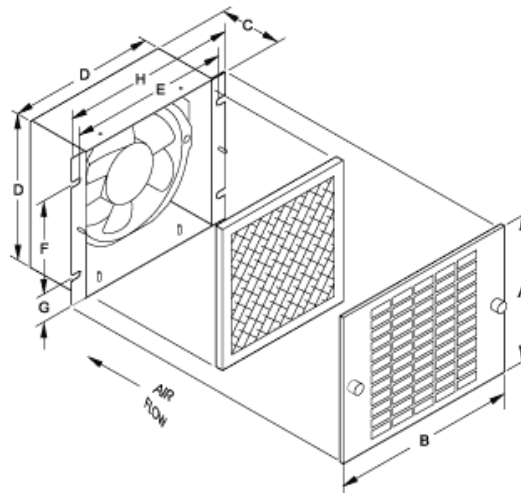

Filtered Fan Boxes

Part No.	Free Flow			Running		Fan Housing		
	Air Delivery (CFM)	Volts	RPM Nominal	Amps	Watts	H	W	D
XF4115	105	115	3000	0.18	15	5.63	5.63	2.38
XF4230	105	230	3000	0.09	15	5.63	5.63	2.38
XF6115	220	115	3300	0.29	33	7.13	7.13	3.00
XF6230	220	230	3300	0.15	33	7.13	7.13	3.00
XF10115	560	115	1600	0.87	60	11.13	11.13	4.56
XF10230	560	230	1600	0.45	60	11.13	11.13	4.56

¹ Dimension for mounting and cabinet cutout. Secure sheet metal with #10 hardware.

Exhaust Grill and Filters

Part No.	H	W
XFG4	6.13	7.38
XFG6	7.63	8.88
XFG10	11.63	13.00

¹ Dimension for mounting and cabinet cutout. Secure sheet metal with #10 hardware.

Replacement Filters

Part No.	Pkg. Qty.
XFF4	3
XFF6	3
XFF10	3

Tags: filter, fan box, exhaust, grille, grill, forced air, passive air, temperature

Datos sujetos a cambios sin previo aviso.