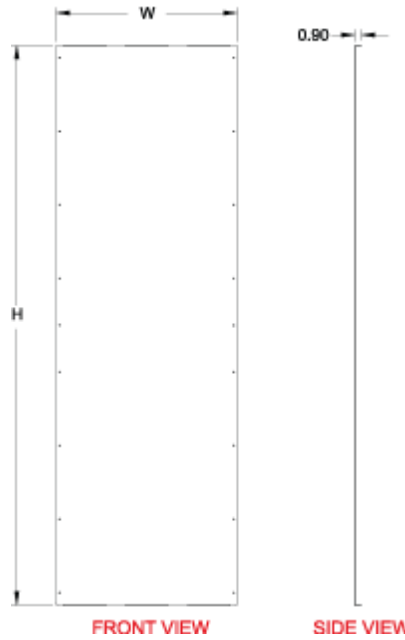

Productos de calidad. Excelencia en el servicio.

Side Mounting Barrier Panels *HMESBP Serie*

- Sold individually
- Formed 14 gauge galvanized steel unpainted
- Mounts directly to frame
- Full height and depth panel creating a full barrier between cells
- No provision for depth grid straps or 19" mounting rails
- Can be used as a mounting surface

Part No.	Overall		For use with Cabinet	
	Height	Width	Height	Depth
HSBP145	1293	375	1400	500
HSBP146	1293	475	1400	600
HSBP148	1293	675	1400	800
HSBP165	1493	375	1600	500
HSBP166	1493	475	1600	600
HSBP168	1493	675	1600	800
HSBP184	1693	275	1800	400
HSBP185	1693	375	1800	500
HSBP186	1693	475	1800	600
HSBP188	1693	675	1800	800
HSBP204	1893	275	2000	400
HSBP205	1893	375	2000	500
HSBP206	1893	475	2000	600
HSBP208	1893	675	2000	800
HSBP225	2093	375	2200	500
HSBP226	2093	475	2200	600
HSBP228	2093	675	2200	800