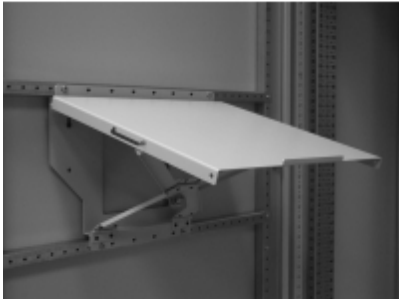

## Fold Down Shelf for HME *HMESH Serie*

- Mounts to internal door channel using 1 or 2 Door Support Rails (**sold separately**) or directly to a door/side panel using supplied hardware.
- Can be easily positioned at various heights.
- Opens to 90° or 75° angle and quickly folds down for compact storage.
- 16" wide x 15" deep
- Finished in RAL 7035 light gray.