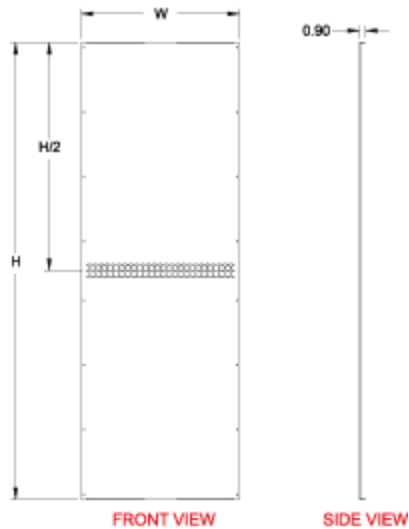

## Side Mounting Inner Panels *HMESIP Serie*

- Sold individually
- Formed 14 gauge galvanized steel unpainted
- Mounts directly to frame
- Can be used in combination with depth grid straps (top and bottom)
- Allows installation of 19" mounting rails including center support
- Reduced height may allow cable pass through on ganged cabinets

Part No.	Overall		For use with Cabinet	
	H	W	H	D
HSIP145	1143	375	1400	500
HSIP146	1143	475	1400	600
HSIP148	1143	675	1400	800
HSIP165	1343	375	1600	500
HSIP166	1343	475	1600	600
HSIP168	1343	675	1600	800
HSIP184	1543	275	1800	400
HSIP185	1543	375	1800	500
HSIP186	1543	475	1800	600
HSIP188	1573	675	1800	800
HSIP204	1743	275	2000	400
HSIP205	1743	375	2000	500
HSIP206	1743	475	2000	600
HSIP208	1743	675	2000	800
HSIP225	1943	375	2200	500
HSIP226	1943	475	2200	600
HSIP228	1943	675	2200	800