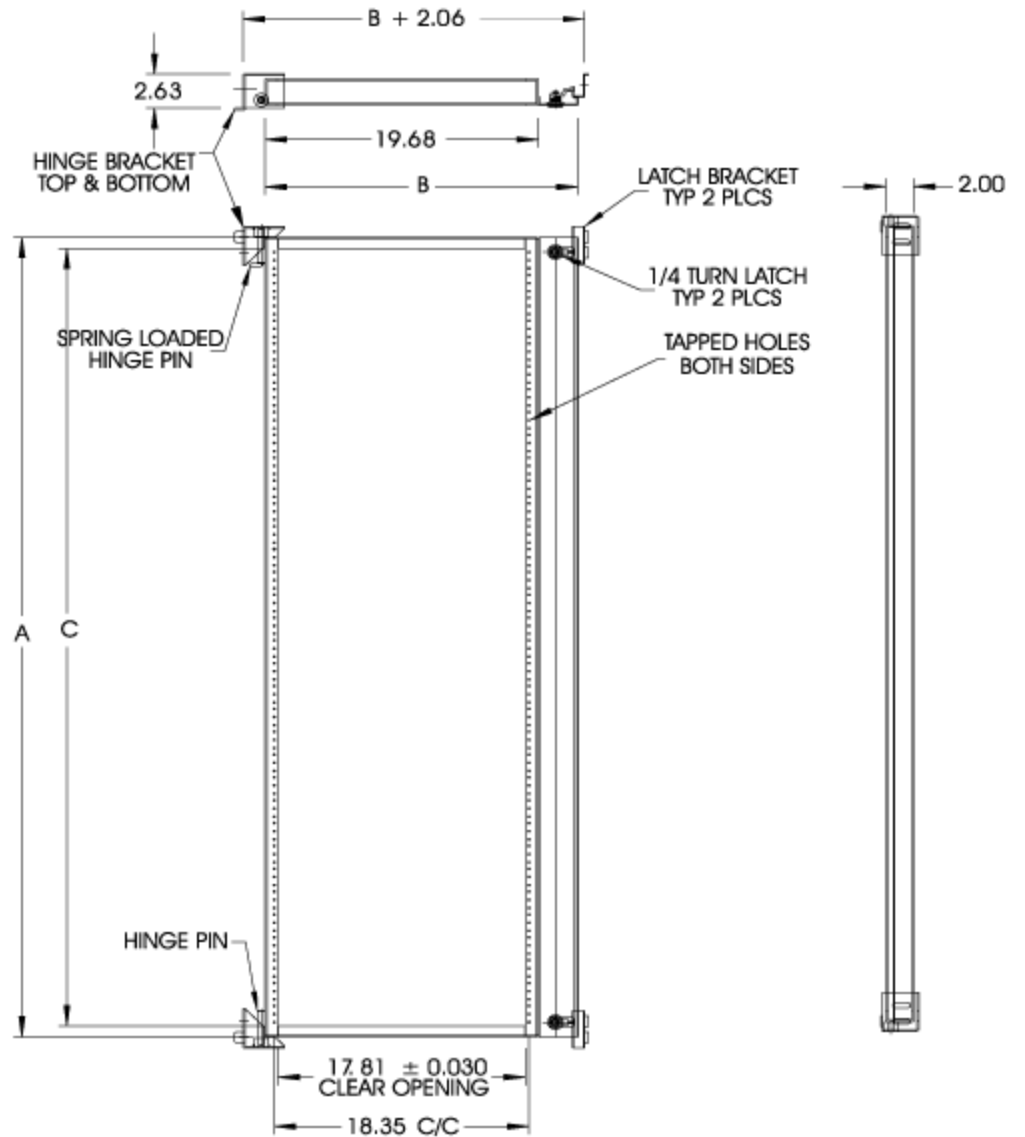

- Provides 19" rack mounting in IME Series enclosures.
- Available for 700mm wide and 800mm wide cabinets.
- Can be hinged right or left.
- Can be mounted at any depth in the enclosure.
- Simple installation (4 bolts).
- Spring loaded hinge pins.
- Mounting holes tapped 10-32.
- Finished in flat black.

Part No	A	B	C	For Use With
IMESWF167	61.25	22.54	34 U	IME Frame 1600 high x 700
IMESWF168	61.25	26.04	34 U	IME Frame 1600 high x 800
IMESWF187	68.25	22.54	38 U	IME Frame 1800 high x 700
IMESWF188	68.25	26.04	38 U	IME Frame 1800 high x 800
IMESWF207	77.00	22.54	43 U	IME Frame 2000 high x 700
IMESWF208	77.00	26.04	43 U	IME Frame 2000 high x 800