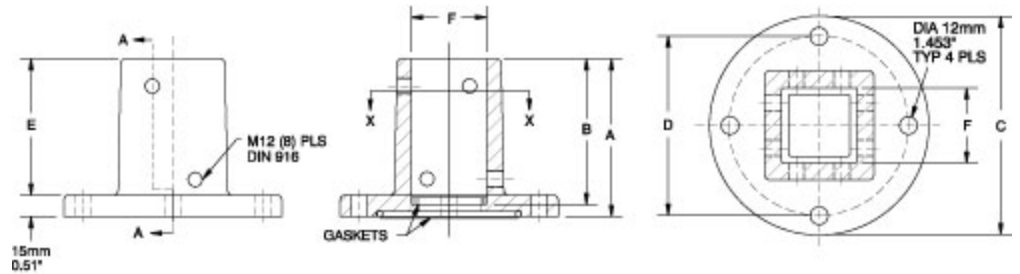

Heavy Duty Cast Iron Base *HDSSCIB Serie*

- 4G-s.g. cast iron.
- Gasket included.
- Does not rotate.

Front View

Section A-A

Section X-X

Part No.	System	A	B	C	D	E	F
R147-030-000R	50	110	100	152	125	95	50
R147-030-200R	80	140	130	200	173	125	80