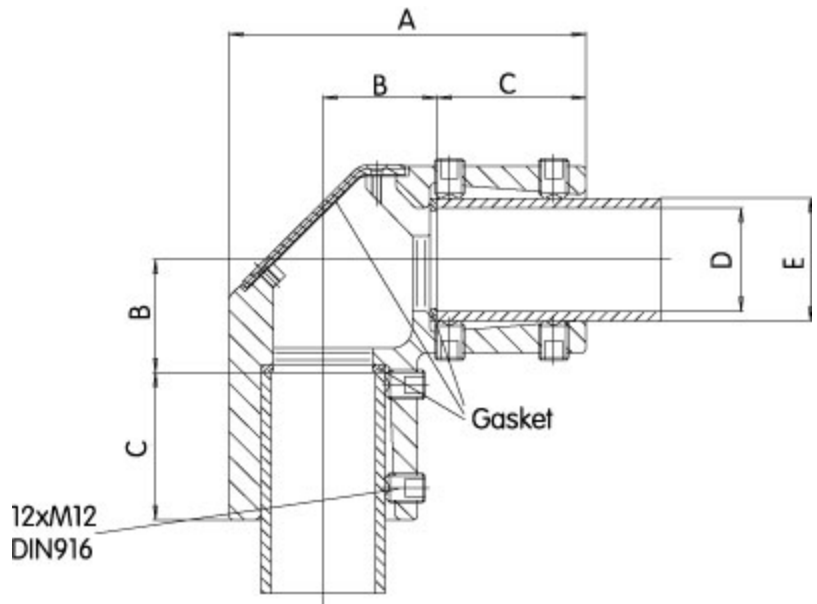

Heavy Duty Elbow *HDSSEL Serie*

- Cast Aluminum
- Large cover opening for easier cable pull through.

Part No.	System	A	B	C	D	E
R147-020-000R	50	144	46	60	42	50
R147-020-200R	80	193	56	83	70	80

Tags: HDSS, elbow, coupling, tube, heavy duty, suspension, operator, cable