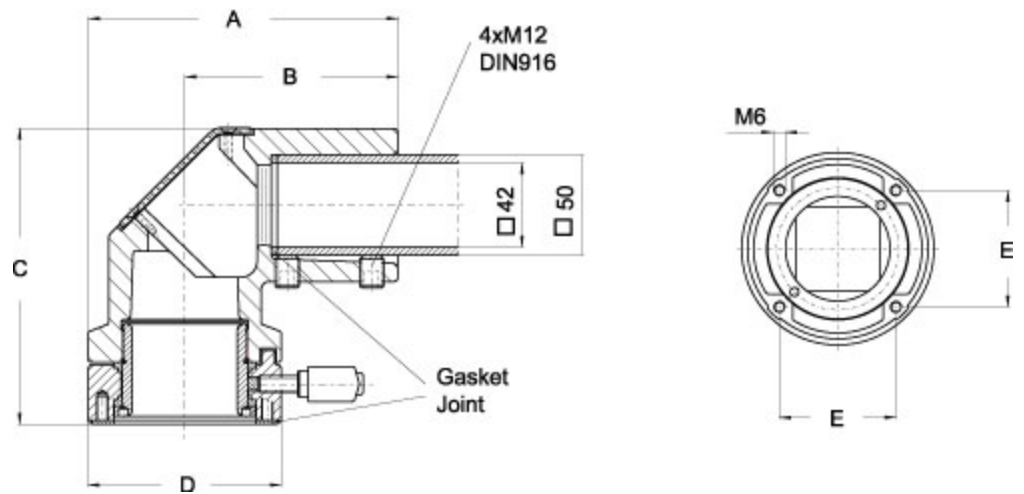

Heavy Duty Elbow Coupling *HDSSELC Serie*

RoHS

- Cast Aluminum
- Large thrust flange.
- Fastens with 4 hex socket screws.
- Adjustable torque resistance.
- Features a rotation range of 300°.

Part No.	System	A	B	C	D	E
R147-035-000R	50	154	106	147	96	58
R147-035-200R	80	209	139	190	139	87

Tags: HDSS, elbow, coupling, tube, rectangular, heavy duty, suspension, operator

Datos sujetos a cambios sin previo aviso.

© 2026. Hammond Manufacturing Ltd. Todos los derechos reservados.