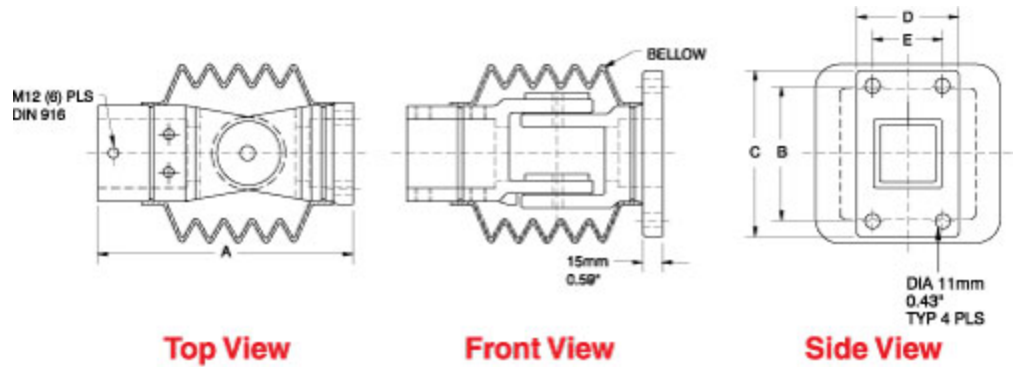

## Heavy Duty Wall Joint *HDSSWJ Serie*

- 4G-s.g. cast iron.
- Integrated movement stop.
- One piece bellow.
- Two sleeves.
- Features a rotation range of 170°.

Part No.	System	A	B	C	D	E
R147-010-000R	50	200	105	130	80	55
R147-010-200R	80	275	150	175	115	90

Tags: HDSS, joint, wall, bellow, heavy duty, suspension, operator

*Datos sujetos a cambios sin previo aviso.*