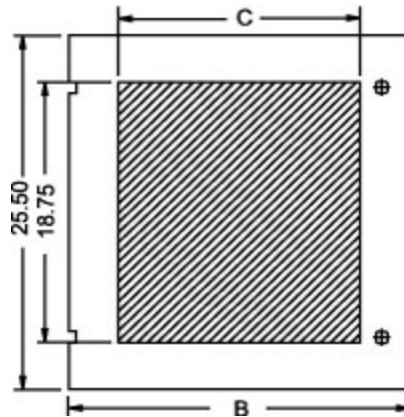

## Base Window Door *S2CBWD Serie*

- Maintains the NEMA rating of the enclosure.
- Constructed of 14 gauge steel and lexan window.
- Easy field installation.
- Available for the 4 base widths.
- On 2 door units, a window can be installed on one side only.
- Available in light gray and stainless steel.

RAL 7035 Light Gray	Stainless Steel	Fits Base Width	B	C
Part No. 2CLBW24	Part No. 2CSBW24	24.00	23.75	16.75
2CLBW36	2CSBW36	36.00	35.75	28.75
2CLBW48	2CSBW48	48.00	23.75	16.75
2CLBW60	2CSBW60	60.00	29.75	22.75