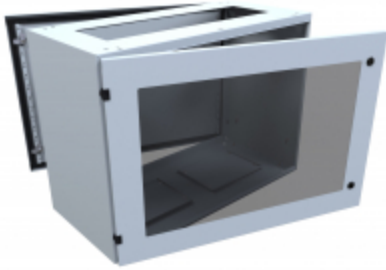

## Base Window Door *S2CBWD Serie*

- Maintains the NEMA rating of the enclosure.
- Constructed of 14 gauge steel and lexan window.
- Easy field installation.
- Available for the 4 base widths.
- On 2 door units, a window can be installed on one side only.
- Available in light gray and stainless steel.

RAL 7035 Light Gray	Stainless Steel	Fits Base Width	B	C
Part No. 2CLBW24	Part No. 2CSBW24	24.00	23.75	16.75
2CLBW36	2CSBW36	36.00	35.75	28.75
2CLBW48	2CSBW48	48.00	23.75	16.75
2CLBW60	2CSBW60	60.00	29.75	22.75

Tags: Series 2000, window, base, window door, turret, data terminal, lexan, viewing, stainless steel, modular, console

*Datos sujetos a cambios sin previo aviso.*