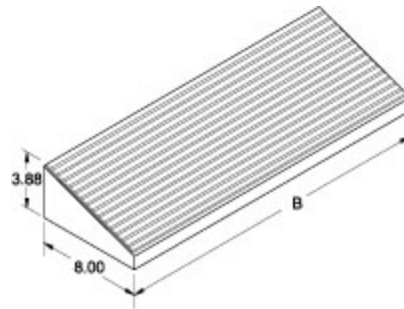

Footrest *S2CF Serie*

- Generally used in combination with plinth.
- Provides a raised foot support to relieve back stress.
- Gives the installation a "finished" appearance.
- Available in 24", 36", 48" and 60" widths.
- Maintains NEMA rating of system.
- Formed 14 gauge steel.
- Also offered with formed 14 gauge stainless steel.
- Rubber tread for added traction on footrest surface.
- Available in light gray and natural stainless steel.

RAL 7035 Light Gray Part No.	Stainless Steel Part No.	B
2CLF24	2CSF24	24.00
2CLF36	2CSF36	36.00
2CLF48	2CSF48	48.00
2CLF60	2CSF60	60.00

Tags: Series 2000, footrest, plinth, stainless steel, modular, console