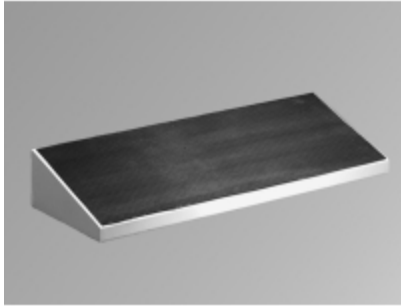

Footrest *S2CF Serie*

- Generally used in combination with plinth.
- Provides a raised foot support to relieve back stress.
- Gives the installation a "finished" appearance.
- Available in 24", 36", 48" and 60" widths.
- Maintains NEMA rating of system.
- Formed 14 gauge steel.
- Also offered with formed 14 gauge stainless steel.
- Rubber tread for added traction on footrest surface.
- Available in light gray and natural stainless steel.

RAL 7035 Light Gray Part No.	Stainless Steel Part No.	B
2CLF24	2CSF24	24.00
2CLF36	2CSF36	36.00
2CLF48	2CSF48	48.00
2CLF60	2CSF60	60.00

Tags: Series 2000, footrest, plinth, stainless steel, modular, console