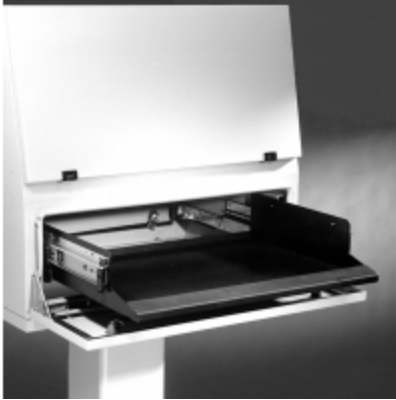

Terminal Keyboard Shelf *S2CKS Serie*

- Designed specifically for use in Data Terminal.
- Sloped wrist rest provides comfort for operator.
- Locks in place when extended.
- 20" width accommodates standard width keyboards.
- Finished in textured black.
- Slides included.
- Slide-out mouse pad (left or right) included.

Part No.	Height	Width	Depth
2CWDSR	3.88	20	15.63

Tags: **Series 2000, keyboard, shelf, sliding, desk, modular, console, mouse**

Datos sujetos a cambios sin previo aviso.