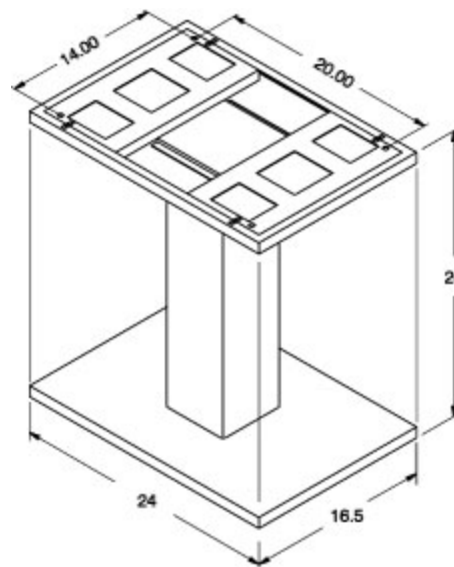

Pedestal S2CP Serie

- Maintains NEMA rating of system.
- Formed 14 gauge steel.
- Also offered with formed 14 gauge stainless steel.
- Stiffeners added for solid stability.
- Open top and bottom provides an unobstructed wireway for pull through cabling.
- Can be mounted directly on floor or on a plinth.
- Available in light gray and stainless steel.

Part No.	Finish
2CLS	RAL7035 Light Gray
2CSS	Stainless Steel

Tags: **Series 2000, plinth, pedestal, wiring, cabling, wireway, floor mount, stainless steel, modular, console**

Datos sujetos a cambios sin previo aviso.