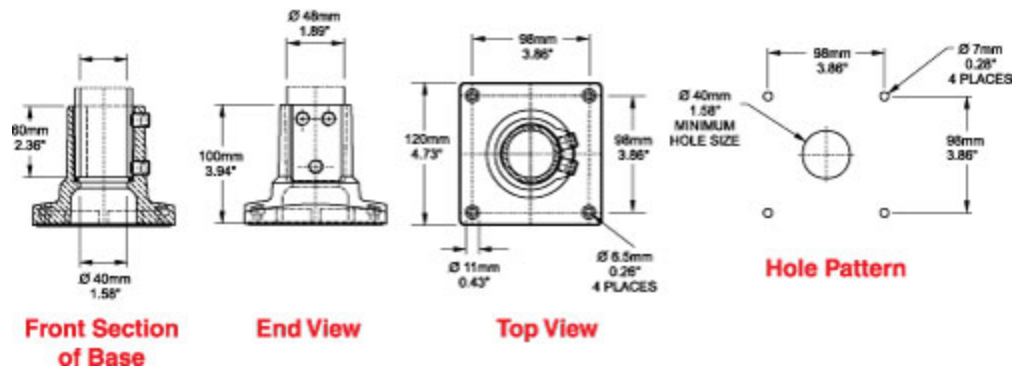

## Tara Plus Base 48 *TPSSB48 Serie*

- For use with 48mm round tube.
- Not for use with any horizontal configurations.
- Compatible with tube up or tube down configurations.
- Die-cast Aluminum G Al Si 12.
- No rotation.

Part No. **R149-030-000**

Tags: TPSS, tara plus, taraplus, suspension system, base, round, operator, fixed, 48mm

*Datos sujetos a cambios sin previo aviso.*

© 2026. Hammond Manufacturing Ltd. Todos los derechos reservados.