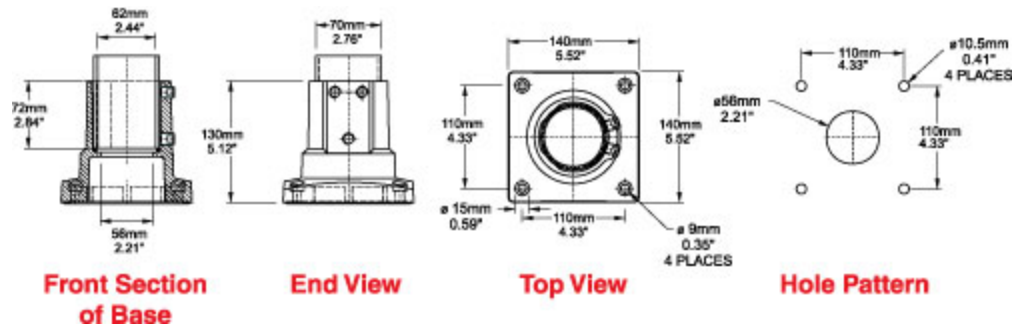

Tara Plus Base 70 *TPSSB70 Serie*

- For use with 70 mm tube.
- Compatible with all vertical and horizontal configurations.
- Compatible with tube up or tube down configurations.
- Die-cast Aluminum G Al Si 12.
- No rotation.

Part No. **R149-030-001**

Tags: TPSS, tara plus, taraplus, suspension system, base, round, operator, fixed, 70mm

Datos sujetos a cambios sin previo aviso.