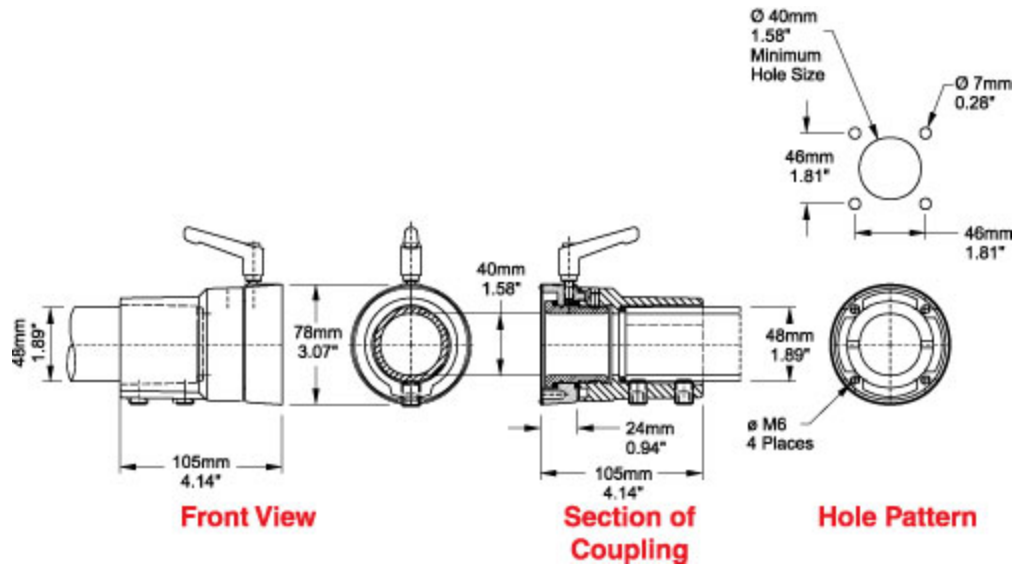

Tara Plus Coupling *TPSSC Serie*

- Attaches to enclosure.
- Accepts 48mm round tube. perpendicular to enclosure top/bottom.
- Die-cast Aluminum G Al Si 12.
- Adjustable torque resistance.
- Rotates 300°.

Part No.	Mounting Position
R149-025-500	Top
R149-025-501	Bottom

Datos sujetos a cambios sin previo aviso.