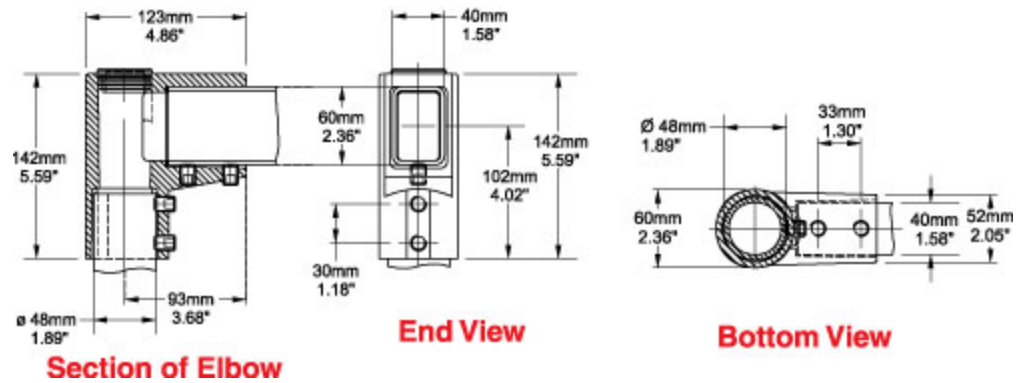

Tara Plus Fixed Elbow 48 TPSSFE48 Serie

- For use with 48mm round tube and 60x40mm rectangular tube.
- Vertical 48mm tube connection for use with Couplings only (not Base 48).
- Die-cast Aluminum G Al Si 12.
- Large cover opening for easier cable pull through.
- No rotation.
- Accessible from the top.

Part No. R149-020-000

Tags: TPSS, tara plus, taraplus, suspension system, elbow, rectangular, round, operator, fixed, 48mm *Datos sujetos a cambios sin previo aviso.*