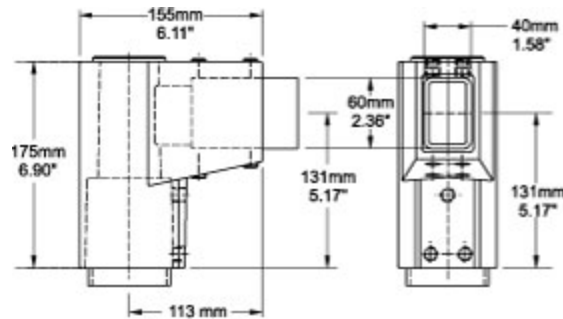

Tara Plus Fixed Elbow 70 TPSSFE70 Serie

- For use with 70mm round tube and 60x40mm rectangular tube.
- Die-cast Aluminum G Al Si 12.
- No rotation.
- Accessible from the top.

Front View of Elbow

End View

Bottom View

Part No. R149-020-001

Tags: TPSS, tara plus, taraplus, suspension system, elbow, rectangular, round, operator, fixed, 70mm *Datos sujetos a cambios sin previo aviso.*