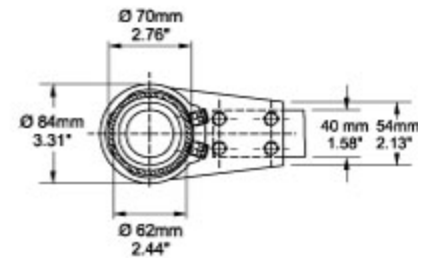

Tara Plus Fixed Elbow 70 TPSSFE70 Serie

- For use with 70mm round tube and 60x40mm rectangular tube.
- Die-cast Aluminum G Al Si 12.
- No rotation.
- Accessible from the top.

Front View of Elbow

End View

Bottom View

Part No. R149-020-001

Tags: TPSS, tara plus, taraplus, suspension system, elbow, rectangular, round, operator, fixed, 70mm *Datos sujetos a cambios sin previo aviso.*