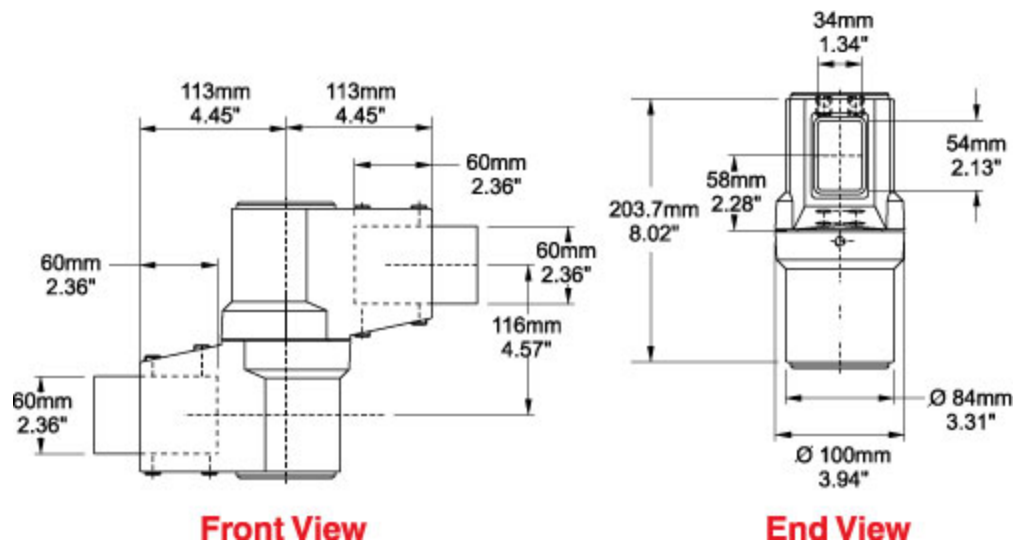

Tara Plus Intermediate Joint *TPSSIJ Serie*

- Accepts 60x40mm rectangular tube.
- Die-cast Aluminum G Al Si 12.
- Integrated movement stop.
- One piece bellow.
- Rotates 300°.

Part No. **R149-015-000**

Tags: TPSS, tara plus, taraplus, suspension system, intermediate, joint, rectangular, operator, rotate