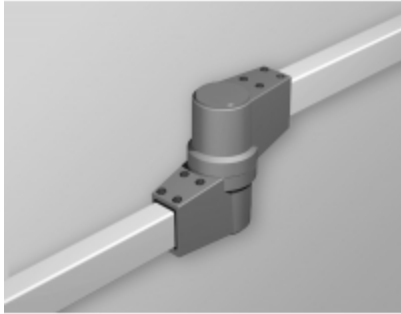

Tara Plus Intermediate Joint *TPSSIJ Serie*

- Accepts 60x40mm rectangular tube.
- Die-cast Aluminum G Al Si 12.
- Integrated movement stop.
- One piece bellow.
- Rotates 300°.

Part No. **R149-015-000**

Tags: TPSS, tara plus, taraplus, suspension system, intermediate, joint, rectangular, operator, rotate