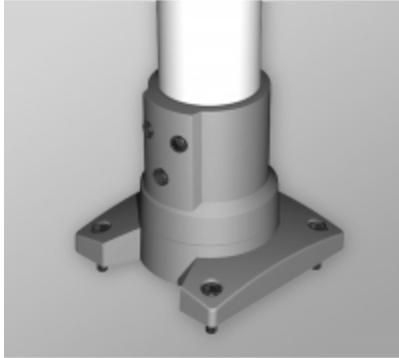

Tara Plus Rotating Base 70 TPSSRB70 Serie

- For use with 70 mm tube.
- Compatible with all vertical and horizontal configurations.
- Compatible with tube up or tube down configurations.
- Die-cast Aluminum G Al Si 12.
- Rotates 300°.
- Integrated movement stop.
- Service free bearings.

Hole Pattern

Front Section

End View

TopView

Part No. R149-005-001

Tags: TPSS, tara plus, taraplus, suspension system, base, round, operator, rotating, 70mm

Datos sujetos a cambios sin previo aviso.