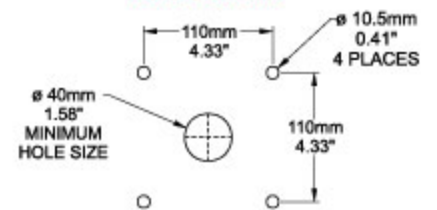

Tara Plus Rotating Base 70 TPSSRB70 Serie

- For use with 70 mm tube.
- Compatible with all vertical and horizontal configurations.
- Compatible with tube up or tube down configurations.
- Die-cast Aluminum G Al Si 12.
- Rotates 300°.
- Integrated movement stop.
- Service free bearings.

Hole Pattern

Front Section

End View

TopView

Part No. R149-005-001

Tags: TPSS, tara plus, taraplus, suspension system, base, round, operator, rotating, 70mm

Datos sujetos a cambios sin previo aviso.