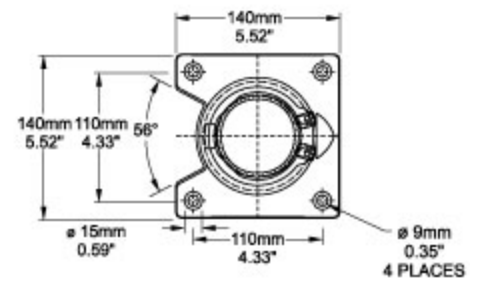

Tara Plus Rotating Base 70 TPSSRB70 Serie

- For use with 70 mm tube.
- Compatible with all vertical and horizontal configurations.
- Compatible with tube up or tube down configurations.
- Die-cast Aluminum G Al Si 12.
- Rotates 300°.
- Integrated movement stop.
- Service free bearings.

Hole Pattern

Front Section

End View

TopView

Part No. R149-005-001

Tags: TPSS, tara plus, taraplus, suspension system, base, round, operator, rotating, 70mm

Datos sujetos a cambios sin previo aviso.