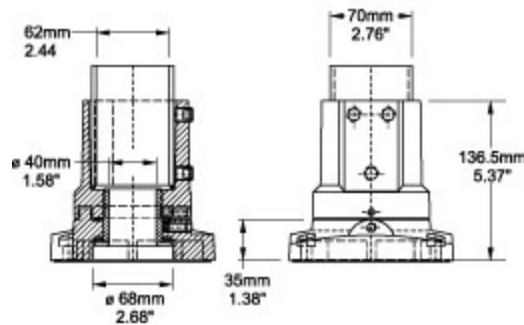

Tara Plus Rotating Base 70 TPSSRB70 Serie

- For use with 70 mm tube.
- Compatible with all vertical and horizontal configurations.
- Compatible with tube up or tube down configurations.
- Die-cast Aluminum G Al Si 12.
- Rotates 300°.
- Integrated movement stop.
- Service free bearings.

Hole Pattern

Front Section

End View

TopView

Part No. R149-005-001

Tags: TPSS, tara plus, taraplus, suspension system, base, round, operator, rotating, 70mm

Datos sujetos a cambios sin previo aviso.