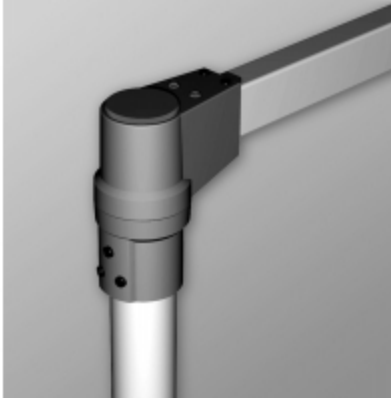

Tara Plus Rotating Elbow *TPSSRE Serie*

- For use with 70mm round tube and 60x40mm rectangular tube.
- Die-cast Aluminum G Al Si 12.
- Rotates 300°.
- Accessible from the top.

Part No. **R149-040-000**

Tags: TPSS, tara plus, taraplus, suspension system, elbow, rectangular, round, operator, rotating, 70mm