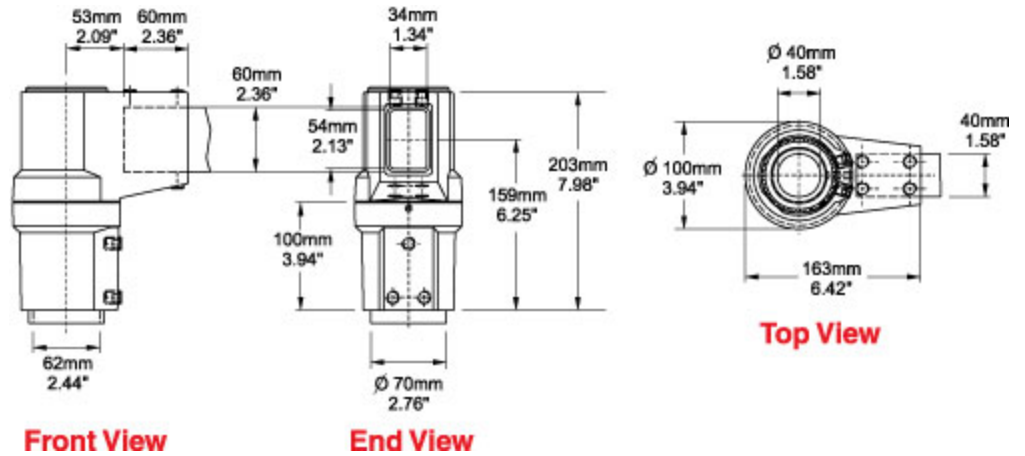

Tara Plus Rotating Elbow *TPSSRE Serie*

- For use with 70mm round tube and 60x40mm rectangular tube.
- Die-cast Aluminum G Al Si 12.
- Rotates 300°.
- Accessible from the top.

Part No. **R149-040-000**

Tags: TPSS, tara plus, taraplus, suspension system, elbow, rectangular, round, operator, rotating, 70mm