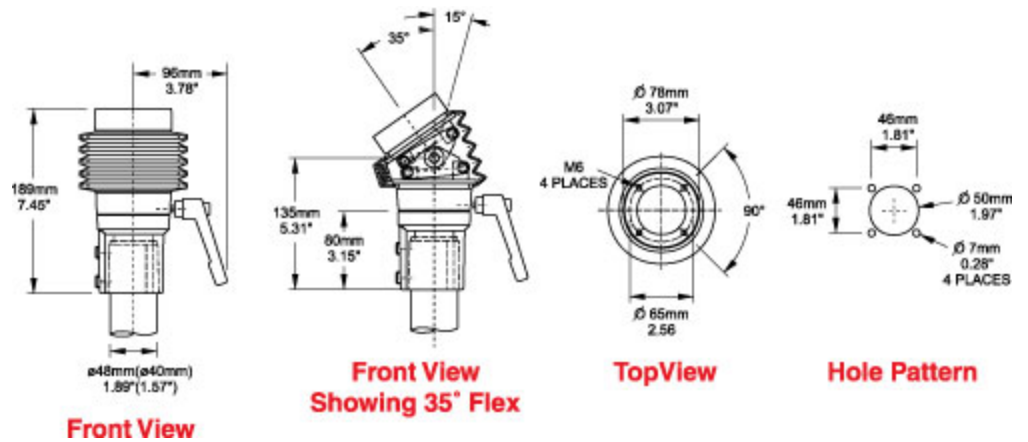

Tara Plus Tilt Coupling *TPSSTC Serie*

- Attaches to enclosure.
- Accepts 48mm round tube perpendicular to enclosure top/bottom.
- Die-cast Aluminum G Al Si 12.
- Rotates 300°.
- Features an adjustable tilt mechanism up to 35°.

Part No. **R149-025-001**

Tags: TPSS, tara plus, taraplus, suspension system, tilt coupling, round, operator

Datos sujetos a cambios sin previo aviso.

© 2026. Hammond Manufacturing Ltd. Todos los derechos reservados.