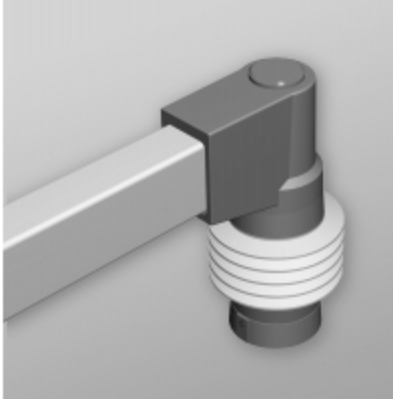

Tara Plus Tilt Elbow Coupling *TPSSTEC Serie*

- Attaches to enclosure.
- Accepts 60x40mm rectangular tube parallel to enclosure top/bottom.
- Die-cast Aluminum G Al Si 12.
- Rotates 300°.
- Features an adjustable tilt. mechanism up to 35°.

Part No. **R149-035-001**

Tags: TPSS, tara plus, taraplus, suspension system, elbow coupling, rectangular, operator, tilt coupling *Datos sujetos a cambios sin previo aviso.*