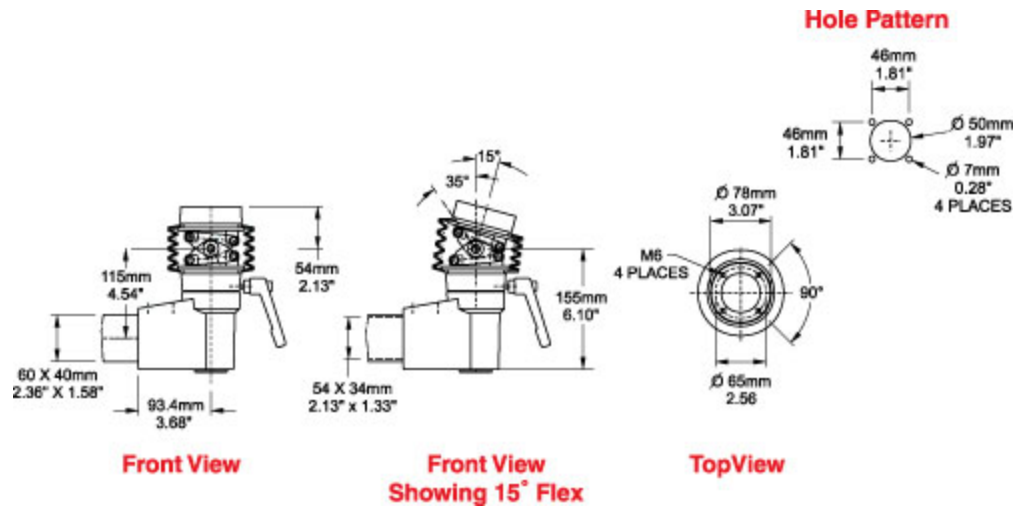

Tara Plus Tilt Elbow Coupling *TPSSTEC Serie*

- Attaches to enclosure.
- Accepts 60x40mm rectangular tube parallel to enclosure top/bottom.
- Die-cast Aluminum G Al Si 12.
- Rotates 300°.
- Features an adjustable tilt. mechanism up to 35°.

Part No. **R149-035-001**

Tags: TPSS, tara plus, taraplus, suspension system, elbow coupling, rectangular, operator, tilt coupling *Datos sujetos a cambios sin previo aviso.*