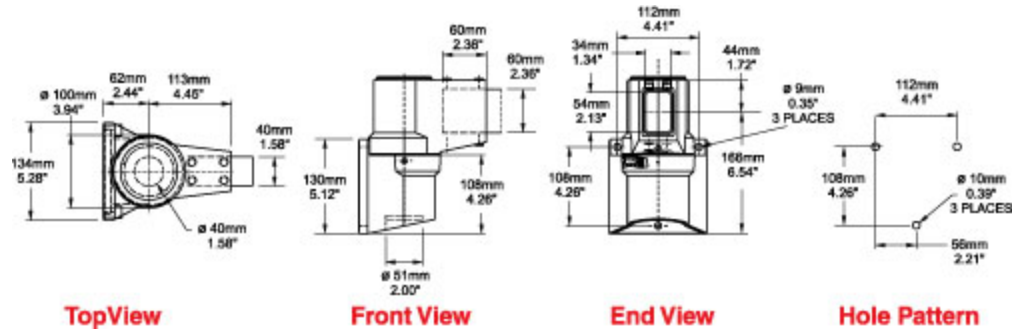

## Tara Plus Wall Joint *TPSSWJ Serie*

- Accepts 60x40mm rectangular tube perpendicular to its mounting surface.
- Die-cast Aluminum G Al Si 12.
- Rotates 186°.
- Accessible from the top.

Part No. **R149-010-000**

Tags: TPSS, tara plus, taraplus, suspension system, wall, joint, rectangular, operator, rotate

*Datos sujetos a cambios sin previo aviso.*