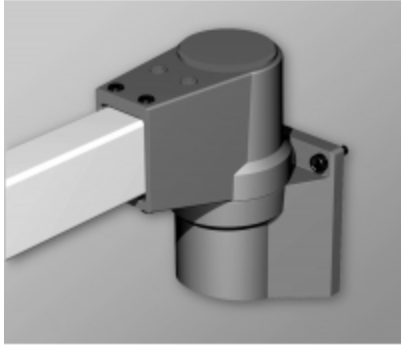

## Tara Plus Wall Joint *TPSSWJ Serie*

- Accepts 60x40mm rectangular tube perpendicular to its mounting surface.
- Die-cast Aluminum G Al Si 12.
- Rotates 186°.
- Accessible from the top.

Part No. **R149-010-000**

Tags: TPSS, tara plus, taraplus, suspension system, wall, joint, rectangular, operator, rotate

*Datos sujetos a cambios sin previo aviso.*