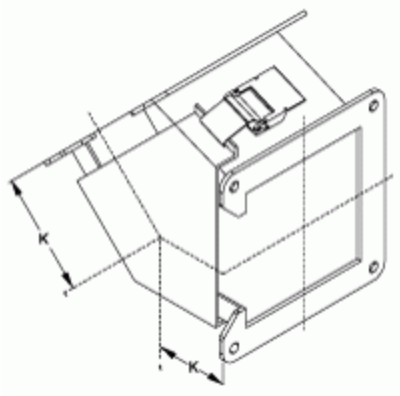

45 degree Elbow Top Opening *1485 4N Series*

Part No.	Size
1485B4N	2.5 x 2.5
1485C4N	4 x 4
1485D4N	6 x 6
1485E4N	8 x 8
1485F4N	12 x 6

One flat sealing plate included

Tags: 45 degree, elbow, wireway, 1485