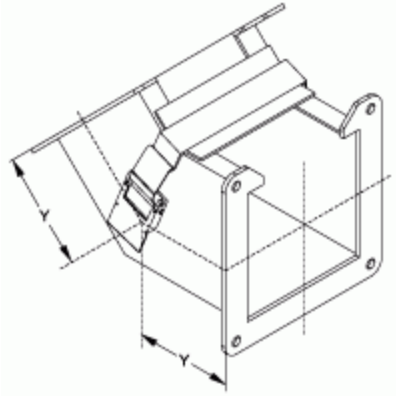

45 degree Elbow Inside Opening *1485 4P Series*

Part No.	Size
1485B4P	2.5 x 2.5
1485C4P	4 x 4
1485D4P	6 x 6
1485E4P	8 x 8

One flat sealing plate included

Tags: 45 degree, elbow, wireway, 1485

Datos sujetos a cambios sin previo aviso.