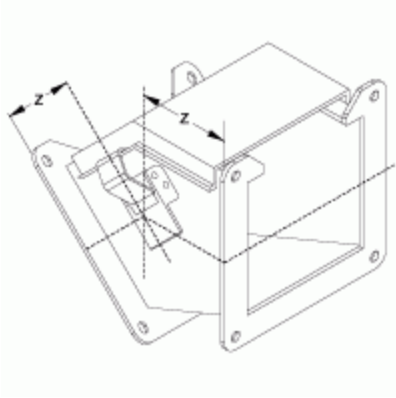

45 degree Elbow Outside Opening 1485 4Q Series

Part No.	Size
1485B4Q	2.5 x 2.5
1485C4Q	4 x 4
1485D4Q	6 x 6
1485E4Q	8 x 8

One flat sealing plate included

Tags: 45 degree, elbow, wireway, 1485

Datos sujetos a cambios sin previo aviso.