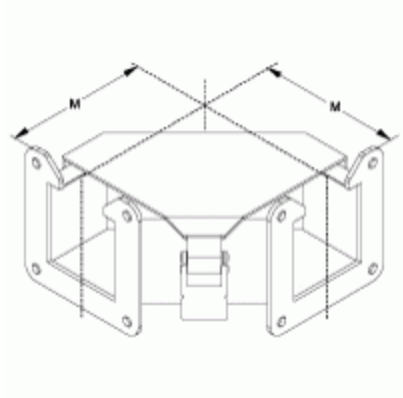

90 degree Elbow Top Opening *1485 9N Series*

Part No.	Size
1485B9N	2.5 x 2.5
1485C9N	4 x 4
1485D9N	6 x 6
1485E9N	8 x 8
1485F9N	12 x 6

One flat sealing plate included

Tags: 90 degree, elbow, wireway, 1485