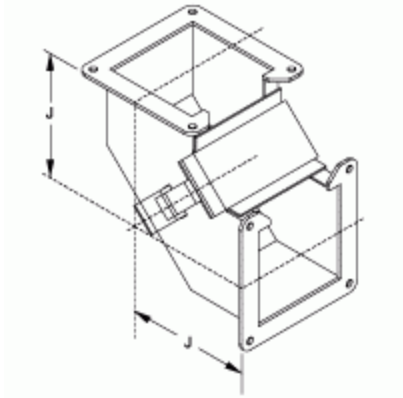

90 degree Elbow Inside Opening *1485 9P Series*

Part No.	Size
1485B9P	2.5 x 2.5
1485C9P	4 x 4
1485D9P	6 x 6
1485E9P	8 x 8
1485F9P	12 x 6

One flat sealing plate included

Tags: 90 degree, elbow, wireway, 1485