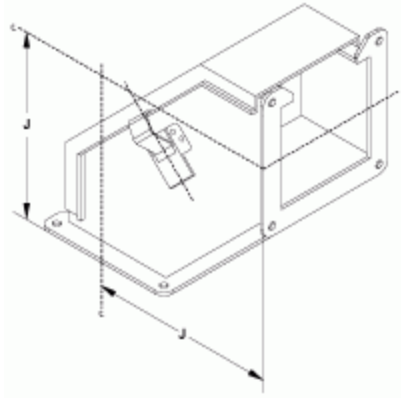

90 degree Elbow Outside Opening *1485 9Q Series*

| Part No. | Size |
|----------|-----------|
| 1485B9Q | 2.5 x 2.5 |
| 1485C9Q | 4 x 4 |
| 1485D9Q | 6 x 6 |
| 1485E9Q | 8 x 8 |
| 1485F9Q | 12 x 6 |

One flat sealing plate included

Tags: 90 degree, elbow, wireway, 1485

Datos sujetos a cambios sin previo aviso.