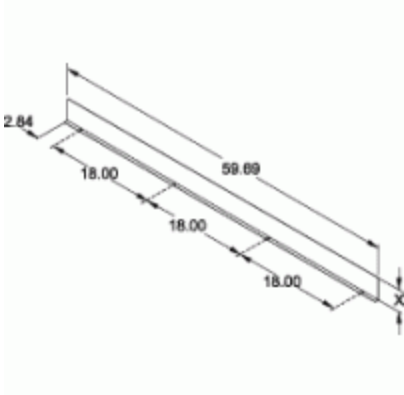

Barrier Kit 1485 B Series

Part No.	For use with	Length	Height
1487CB60	4 x 4	59.69	3.72
1487DB60	6 x 6	59.69	5.72
1487EB60	8 x 8	59.69	7.72
1487DB60	12 x 6	59.69	5.72

Maintains ratings on CSA and UL approved wireway

Tags: barrier, 1485, wireway, compartment, section, partition

Datos sujetos a cambios sin previo aviso.