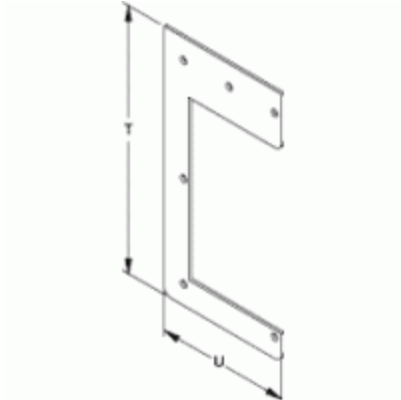

## Drop Hanger *1485L1 Serie*

Part No.	For use with	H	W
1485BL1	2.5 x 2.5	9.25	4.50
1485CL1	4 x 4	11.75	6.00
1485DL1	6 x 6	15.25	8.12
1485EL1	8 x 8	20.56	12.12

Tags: **overhead, drop hanger, ceiling, hanger, 1485, wireway, support**