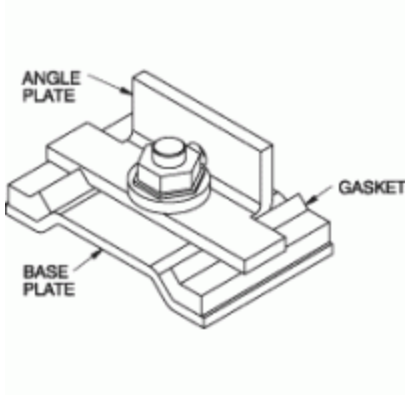

Angle Sealing Plate *1485 S9 Series*

Part No.	For use with
1485BS9	2.5 x 2.5
1485CS9	4 x 4
1485DS9	6 x 6
1485ES9	8 x 8
1485FS9	12 x 6

Maintains ratings on CSA and UL approved wireway

Tags: **sealing plate, plate, wireway, angle, 1485**