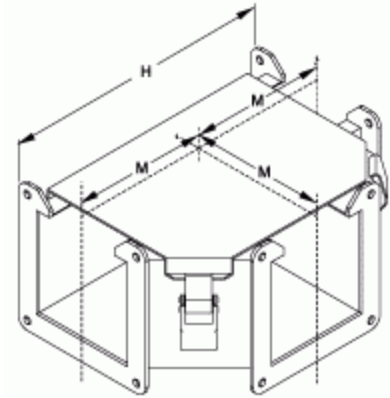

Tee Fitting Top Opening *1485 TN Series*

Part No.	Size
1485BTN	2.5 x 2.5
1485CTN	4 x 4
1485DTN	6 x 6
1485ETN	8 x 8
1485FTN	12 x 6

Two flat sealing plates included

Tags: tee, tee fitting, 1485, wireway

Datos sujetos a cambios sin previo aviso.