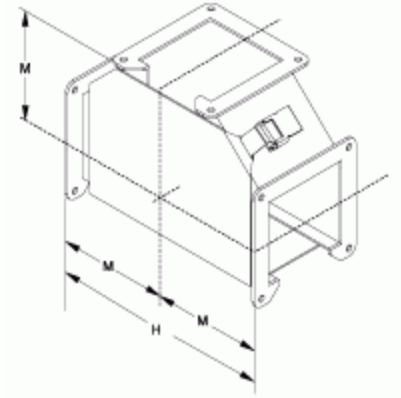

Tee Fitting Outside and Top Opening *1485 TQ Series*

Part No.	Size
1485BTQ	2.5 x 2.5
1485CTQ	4 x 4
1485DTQ	6 x 6
1485ETQ	8 x 8

Two flat sealing plates included

Tags: tee, tee fitting, 1485, wireway

Datos sujetos a cambios sin previo aviso.