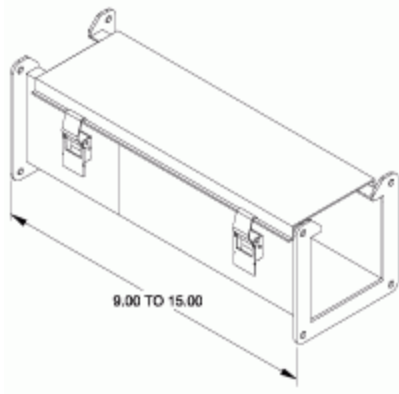

Cut-Off Fitting (Lay-In) 1485 W1 Series

- Body comes in two pieces. Cut-off one piece, shorten cover, and weld together.
- Includes angle sealing plate.

Part No.	Size
1485BW1	2.5 x 2.5
1485CW1	4 x 4
1485DW1	6 x 6
1485EW1	8 x 8
1485FW1	12 x 6

One angle sealing plate included
Does not meet CSA or UL requirements

Tags: **cut-off, fitting, lay-in, wireway, 1485**

Datos sujetos a cambios sin previo aviso.