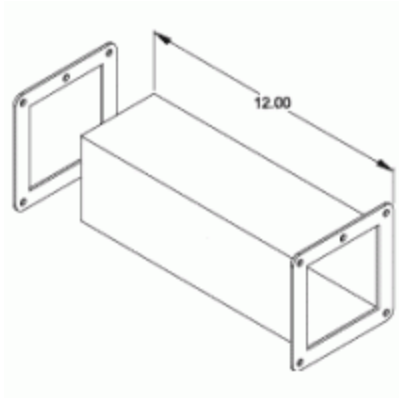

Cut-Off Fitting (Non Lay-In) 1485 W2 Series

- For lengths up to 12". Cut off body and weld on flange.

Part No.	Size
1485BW2	2.5 x 2.5
1485CW2	4 x 4
1485DW2	6 x 6
1485EW2	8 x 8
1485FW2	12 x 6

One angle sealing plate included
Does not meet CSA or UL requirements

Tags: cut-off, fitting, wireway, 1485

Datos sujetos a cambios sin previo aviso.