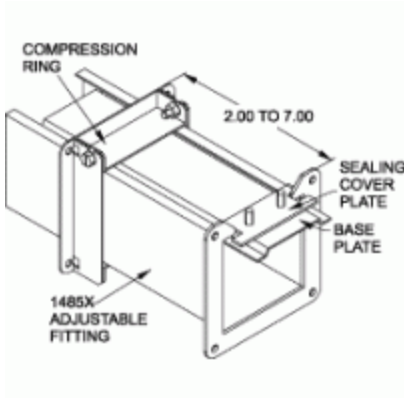

Adjustable Fitting 1485 X Series

- Allows on site length adjustment of 2" to 7"

Part No.	Size
1485BX	2.5 x 2.5
1485CX	4 x 4
1485DX	6 x 6
1485EX	8 x 8
1485FX	12 x 6

One special sealing plate included
Does not meet CSA or UL requirements

Tags: adjustable fitting, telescoping, 1485, wireway

Datos sujetos a cambios sin previo aviso.