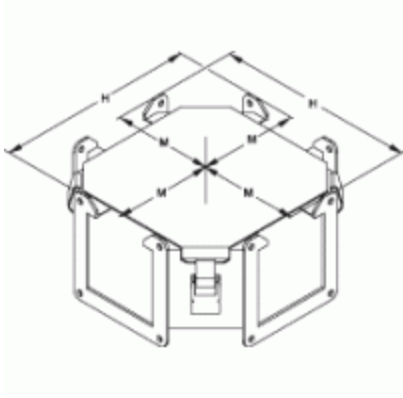

Cross Fitting 1485 Y Series

Part No.	Size
1485BY	2.5 x 2.5
1485CY	4 x 4
1485DY	6 x 6
1485EY	8 x 8
1485FY	12 x 6

Three flat sealing plates included

Tags: cross, cross fitting, center, hub, 1485, wireway

Datos sujetos a cambios sin previo aviso.